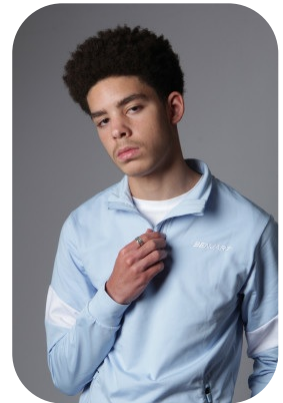

FOR ANY INQUIRIES PLEASE CONTACT US